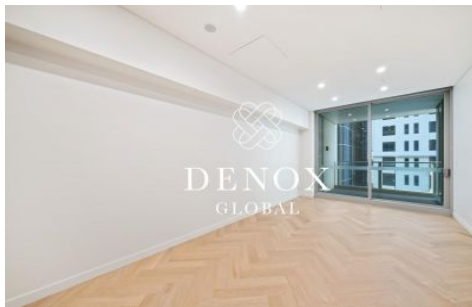

DENOX

Level 12/12.12/115 Bathurst Street Sydney NSW

1 1

This one bedroom is part of the Greenland Centre Diamond Collection. truly a once in a lifetime offering, defining luxury and elegance from your own private lift - Individualised homes with the finest views in Sydney and bespoke finishes designed by marketing leading interior architect Woods Bagdot.

View : <https://www.denox.com.au/7821808>

Features include:

- The tallest residential tower to grace the Sydney skyline, the Greenland Centre will rise 235 metres above the ground.
- Spacious open plan living with ample storage and built-in wardrobes
- Large study room that can double as a guestroom
- Integrated temperature controlled ducted air-conditioning
- Internal laundry with combination washer/dryer
- Fridge included