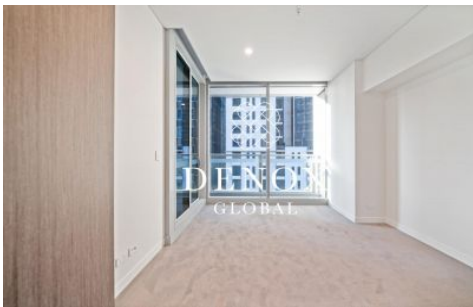

DENOX

Level 12/12.12/115 Bathurst Street Sydney NSW

1 1

This one bedroom is part of the Greenland Centre Diamond Collection. truly a once in a lifetime offering, defining luxury and elegance from your own private lift - Individualised homes with the finest views in Sydney and bespoke finishes designed by marketing leading interior architect Woods Bagdot.

View : <https://www.denox.com.au/7821808>

Features include:

- The tallest residential tower to grace the Sydney skyline, the Greenland Centre will rise 235 metres above the ground.
- Spacious open plan living with ample storage and built-in wardrobes
- Large study room that can double as a guestroom
- Integrated temperature controlled ducted air-conditioning
- Internal laundry with combination washer/dryer
- Fridge included